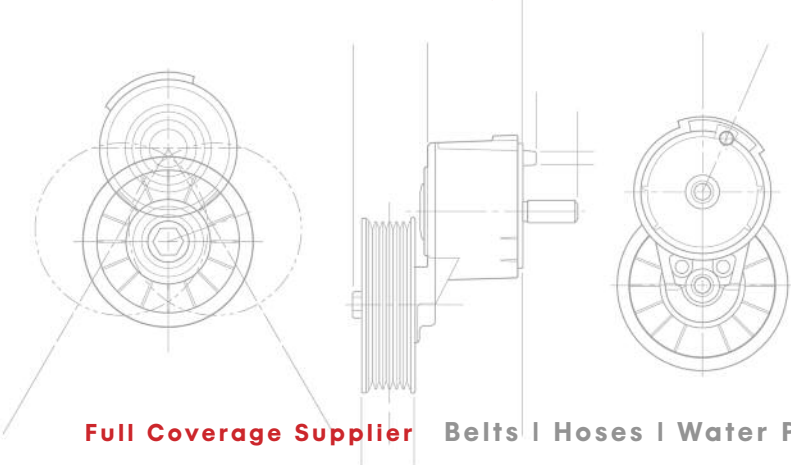

WHAT YOU EXPECT.

Full Coverage Supplier Belts | Hoses | Water Pumps | Tensioners | Pulleys | Hydraulics